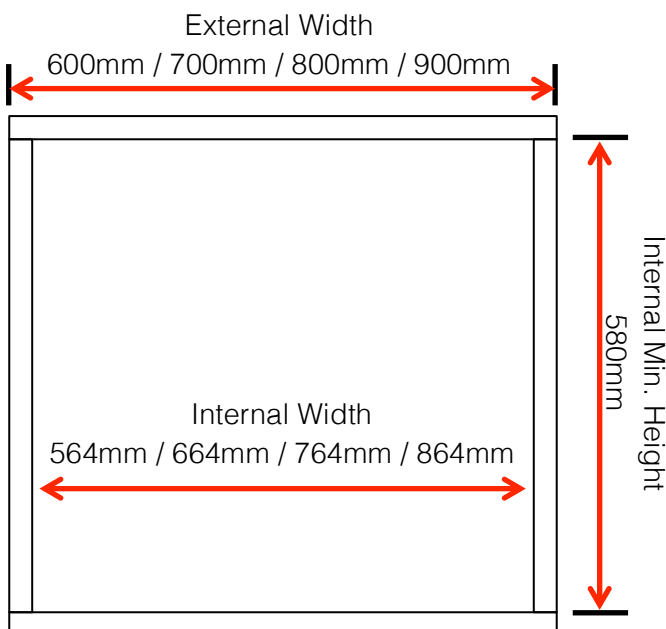

# Pully Storage / Dish Rack

Cabinet Size To Built