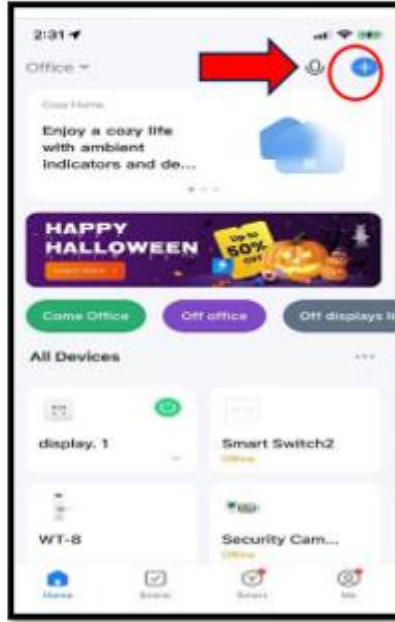

Baby Camera

Step 1

Step 2

Step 3

Step 4

Step 5

Step 6

Step 7

*When device is connecting to network. Tap 'I heard a prompt' Wait for device to connect successfully **If unable to connect, please repeat from step 1 again.