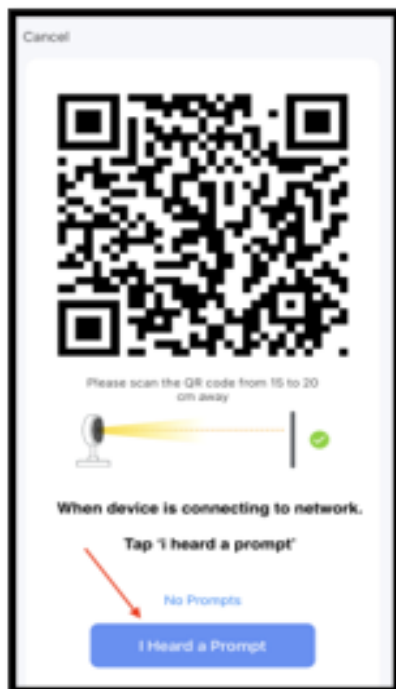

Baby Camera

Step 1

Step 2

Step 3

Step 4

Step 5

Step 6

Step 7

*When device is connecting to network. Tap 'I heard a prompt' Wait for device to connect successfully **If unable to connect, please repeat from step 1 again.