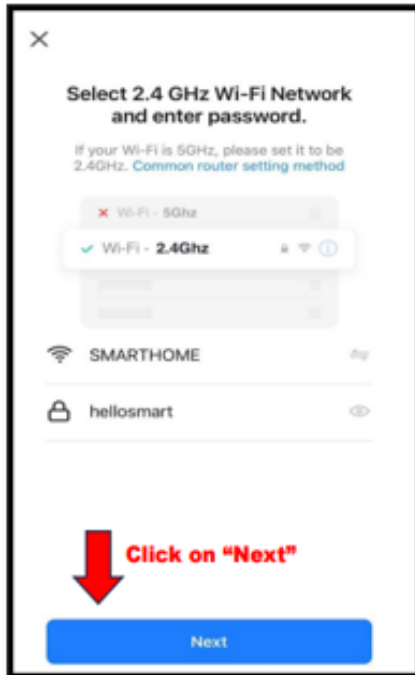

Baby Camera

Step 1

Step 2

Step 3

Step 4

Step 5

Step 6

Step 7

*When device is connecting to network. Tap 'I heard a prompt' Wait for device to connect successfully **If unable to connect, please repeat from step 1 again.