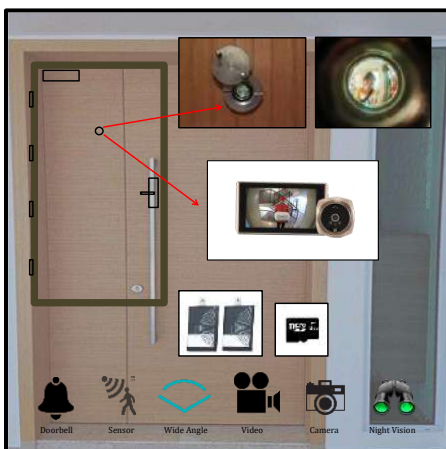

Digital viewer
Additional: $169

** Contact us for other custom design and products