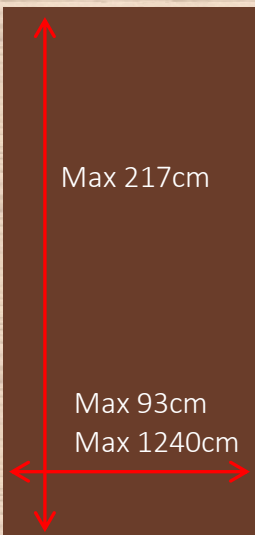

## Wooden Door + Metal Gate Bundle Price

Wooden door (non-fire rated)

3ft x 7ft - **\$1288**

4ft x 7ft - **\$1488**

Wooden door (fire rated)

3ft x 7ft - **\$1488**

4ft x 7ft - **\$1748**

Wooden door (non-fire rated)