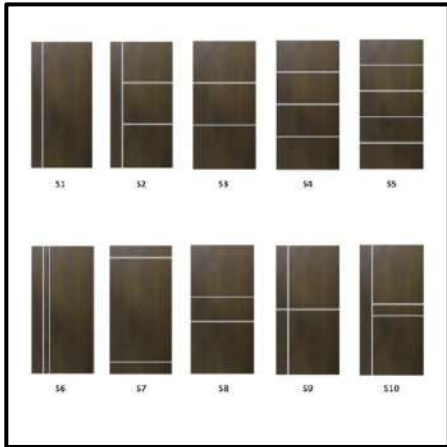

Optional upgrades for main door (single leaf):

Stainless Steel Inlay
Additional: $80